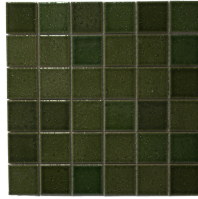

# BONSAI

OUR JAPANESE-INSPIRED  
PORCELAIN MOSAICS,  
FEATURING A BEAUTIFUL RANGE  
OF COLOURS & FINISHES FROM  
GLOSS TO MATT.

### SQUARE MOSAIC 303X303 SHEET:

BURGANDY

GREEN

CARAMEL

WHITE GLOSS

WHITE MATT

PEACKOCK

CHARCOAL