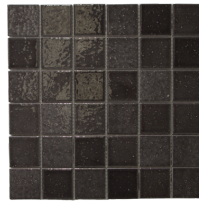

### SQUARE MOSAIC 303X303 SHEET:

BURGANDY

GREEN

CARAMEL

WHITE GLOSS

WHITE MATT

PEACKOCK

CHARCOAL

SAND

### KIT KATS 300X292 SHEET:

BURGANDY

GREEN

CARAMEL

WHITE GLOSS

WHITE MATT

PEACKOCK

CHARCOAL

### SUBWAY 65X230:

WHITE GLOSS

WHITE MATT

No need to seal these tiles - it's maintenance free porcelain.  
Colours are subject to considerable variation throughout different production batches.