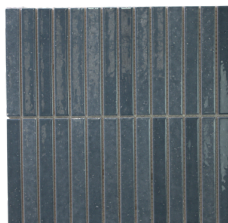

### KIT KATS 300X292 SHEET:

BURGANDY

GREEN

CARAMEL

WHITE GLOSS

WHITE MATT

PEACKOCK

CHARCOAL

### SUBWAY 65X230:

WHITE GLOSS

WHITE MATT

No need to seal these tiles - it's maintenance free porcelain.  
Colours are subject to considerable variation throughout different production batches.