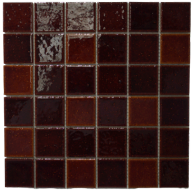

# BONSAI

OUR JAPANESE-INSPIRED  
PORCELAIN MOSAICS,  
FEATURING A BEAUTIFUL RANGE  
OF COLOURS & FINISHES FROM  
GLOSS TO MATT.

### SQUARE MOSAIC 303X303 SHEET:

BURGANDY

GREEN

CARAMEL

WHITE GLOSS

WHITE MATT

PEACKOCK

CHARCOAL