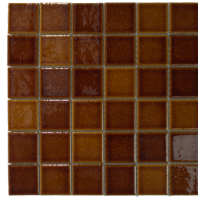

# BONSAI

OUR JAPANESE-INSPIRED  
PORCELAIN MOSAICS,  
FEATURING A BEAUTIFUL RANGE  
OF COLOURS & FINISHES FROM  
GLOSS TO MATT.

## COLOURS / SIZES / FINISHES

---

### SQUARE MOSAIC 303X303 SHEET:

BURGANDY

GREEN

CARAMEL

WHITE GLOSS

WHITE MATT

PEACKOCK

CHARCOAL