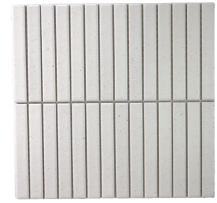

### KIT KATS 300X292 SHEET:

BURGANDY

GREEN

CARAMEL

WHITE GLOSS

WHITE MATT

PEACKOCK

CHARCOAL

### SUBWAY 65X230:

WHITE GLOSS

WHITE MATT

No need to seal these tiles - it's maintenance free porcelain.  
Colours are subject to considerable variation throughout different production batches.