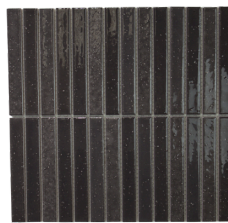

### KIT KATS 300X292 SHEET:

BURGANDY

GREEN

CARAMEL

WHITE GLOSS

WHITE MATT

PEACKOCK

CHARCOAL

### SUBWAY 65X230:

WHITE GLOSS

WHITE MATT

No need to seal these tiles - it's maintenance free porcelain.  
Colours are subject to considerable variation throughout different production batches.