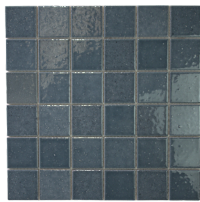

### SQUARE MOSAIC 303X303 SHEET:

BURGANDY

GREEN

CARAMEL

WHITE GLOSS

WHITE MATT

PEACKOCK

CHARCOAL

SAND

### KIT KATS 300X292 SHEET:

BURGANDY

GREEN

CARAMEL

WHITE GLOSS

WHITE MATT

PEACKOCK

CHARCOAL

### SUBWAY 65X230:

WHITE GLOSS

WHITE MATT

No need to seal these tiles - it's maintenance free porcelain.  
Colours are subject to considerable variation throughout different production batches.