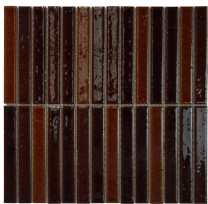

KIT KATS 300X292 SHEET:

BURGANDY