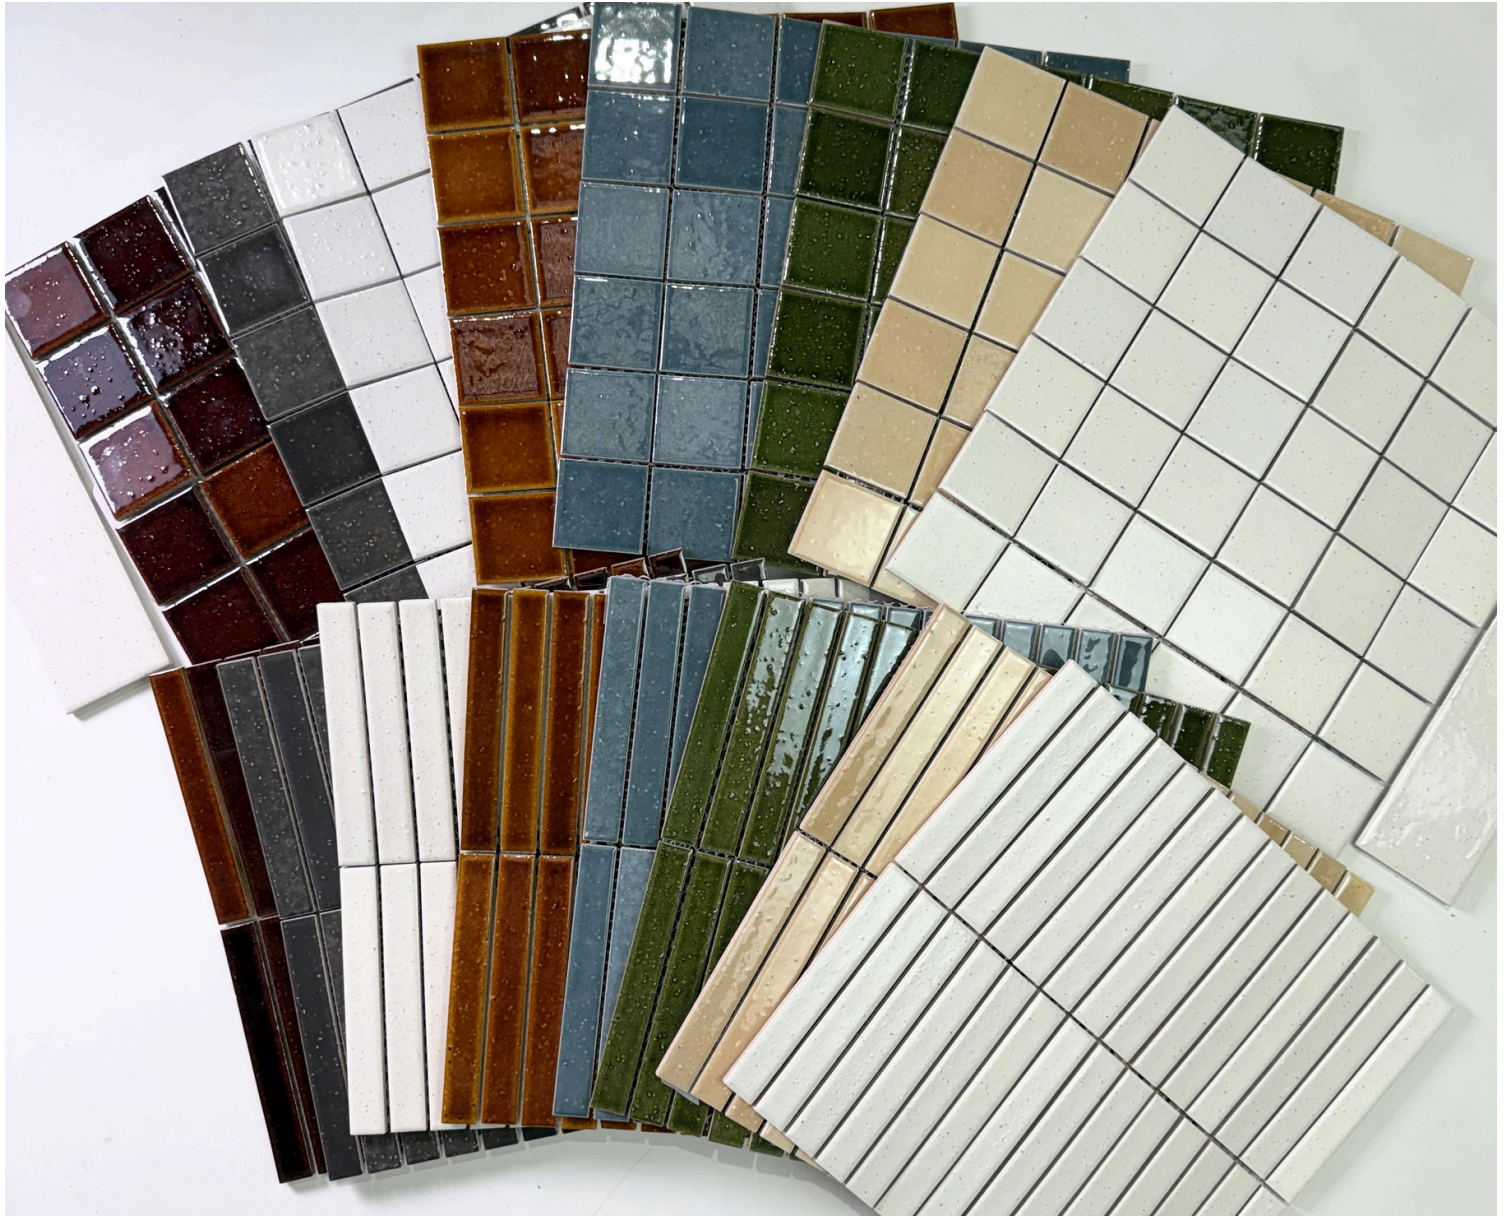

# BONSAI

OUR JAPANESE-INSPIRED  
PORCELAIN MOSAICS,  
FEATURING A BEAUTIFUL RANGE  
OF COLOURS & FINISHES FROM  
GLOSS TO MATT.

### SQUARE MOSAIC 303X303 SHEET:

BURGANDY

GREEN

CARAMEL

WHITE GLOSS

WHITE MATT

PEACKOCK

CHARCOAL

### KIT KATS 300X292 SHEET:

BURGANDY

GREEN

CARAMEL

WHITE GLOSS

WHITE MATT

PEACKOCK

CHARCOAL

### SUBWAY 65X230:

WHITE GLOSS

WHITE MATT

No need to seal these tiles - it's maintenance free porcelain.  
Colours are subject to considerable variation throughout different production batches.