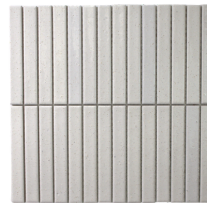

### KIT KATS 300X292 SHEET:

BURGANDY

GREEN

CARAMEL

WHITE GLOSS

WHITE MATT

PEACKOCK

CHARCOAL

### SUBWAY 65X230:

WHITE GLOSS

WHITE MATT

No need to seal these tiles - it's maintenance free porcelain.  
Colours are subject to considerable variation throughout different production batches.