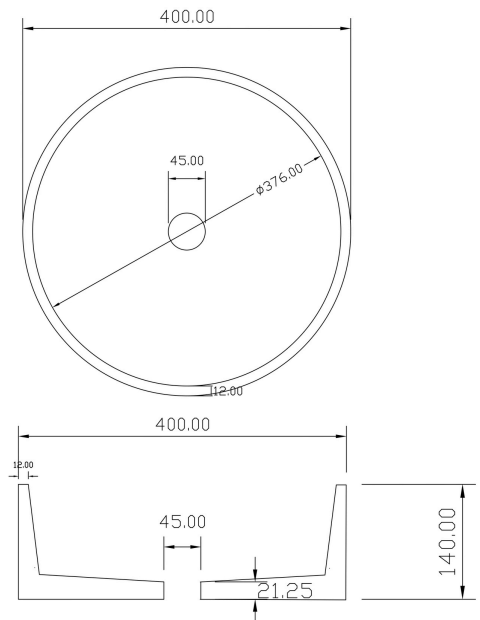

COLOURS / SIZES / FINISHES

CRAFTED BASINS: 400W, 140H, 20mm thick

TRAVERTINE

VERDE

ROSSO

CRAFTED BASINS: 400W, 140H, 12mm thick

TRAVERTINE

CALACATTA

COLOURS / SIZES / FINISHES

CONCAVE BASINS: 430W, 140H, 20mm thick

TRAVERTINE

CALACATTA

VERDE

ROSSO

BOWL BASINS: 430W, 135H, 12mm thick

TRAVERTINE