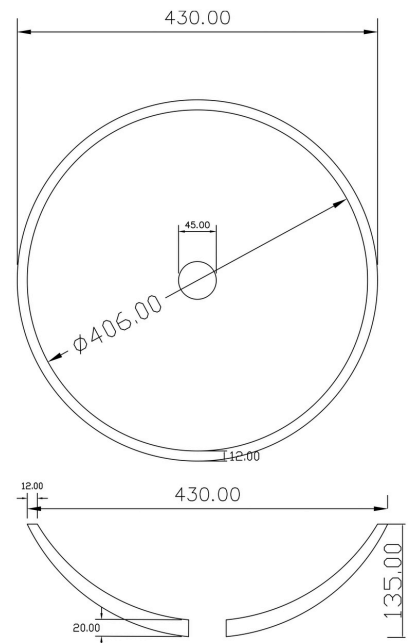

BOWL BASINS: 430W, 135H, 12mm thick

Colours are subject to variation throughout different production batches.
These basins come pre-sealed from the factory.
Sizes are nominals and as per what declared by the manufacturer.
POP UP WASTE NOT INCLUDED.