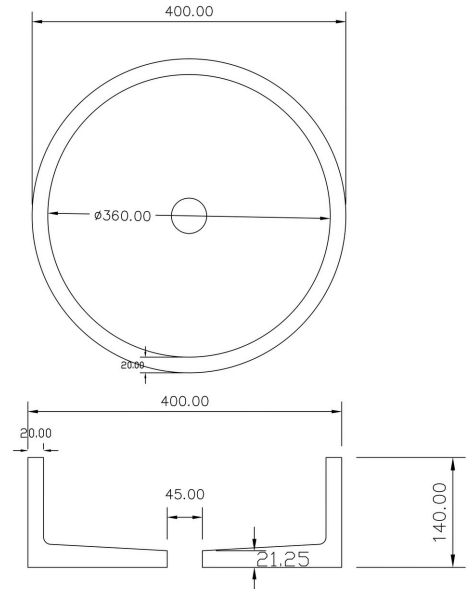

COLOURS / SIZES / FINISHES

CRAFTED BASINS: 400W, 140H, 20mm thick

TRAVERTINE

VERDE

ROSSO

CRAFTED BASINS: 400W, 140H, 12mm thick

TRAVERTINE

CALACATTA

COLOURS / SIZES / FINISHES

CONCAVE BASINS: 430W, 140H, 20mm thick

TRAVERTINE

CALACATTA

VERDE

ROSSO

BOWL BASINS: 430W, 135H, 12mm thick

TRAVERTINE