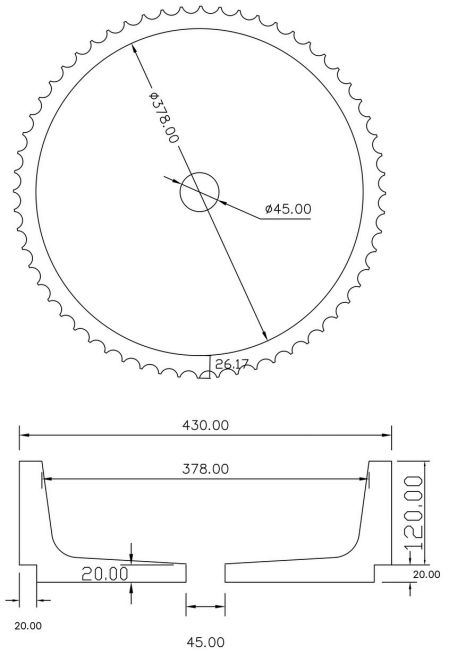

COLOURS / SIZES / FINISHES

CRAFTED BASINS: 400W, 140H, 20mm thick

TRAVERTINE

VERDE

ROSSO

CRAFTED BASINS: 400W, 140H, 12mm thick

TRAVERTINE

CALACATTA

COLOURS / SIZES / FINISHES

CONCAVE BASINS: 430W, 140H, 20mm thick

TRAVERTINE

CALACATTA

VERDE

ROSSO

BOWL BASINS: 430W, 135H, 12mm thick

TRAVERTINE