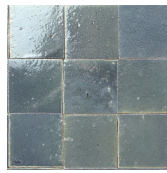

## GLAZED SQUARE 100X100 :

SNOW

SAND

PEACOCK

PINE

CORAL