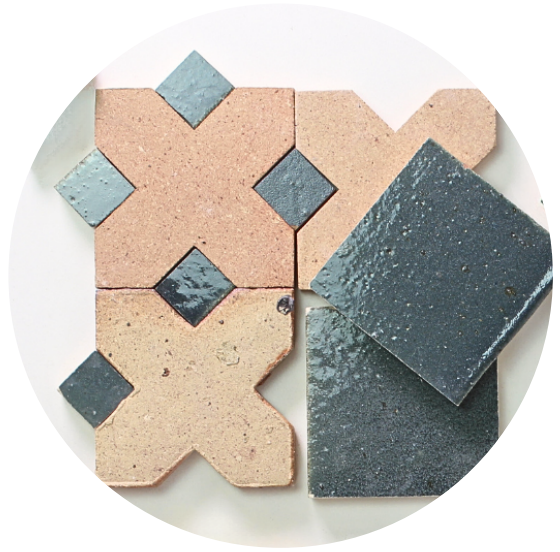

ARGIL COLLECTION