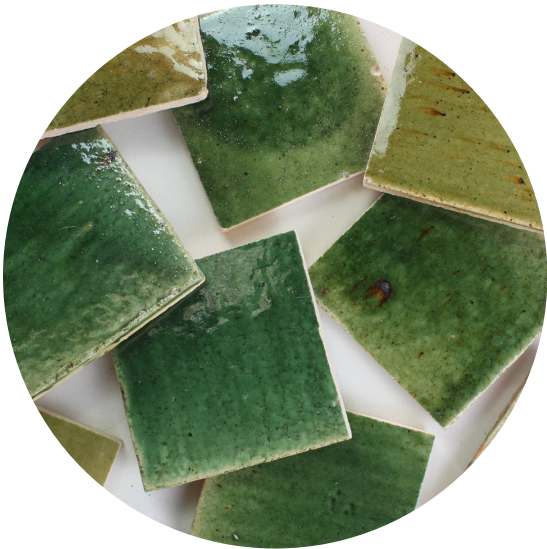

ARGIL COLLECTION