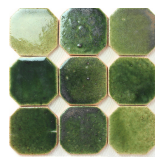

## SLIM 50X150 :

SNOW

SAND

AQUA

BLUSH

## CRUDE :

SLIM  
50X150

ARABESQUE  
175X155

SQUARE  
100X100

HEXA  
175X155

## OCTAGON MOSAICS 100X100 ON 300X300 SHEET :

SNOW

SAND

PEACOCK

PINE

CRUDE

WITH CHOICE  
OF INSERTS:

-  BLACK
-  SNOW
-  SAND
-  PEACOCK
-  PINE
-  CRUDE