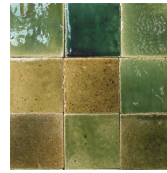

## GLAZED SQUARE 100X100 :

SNOW

SAND

PEACOCK

PINE

CORAL

## SLIM 50X150 :

SNOW

SAND

AQUA

BLUSH