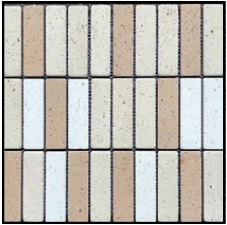

TERRA:

KIT KAT