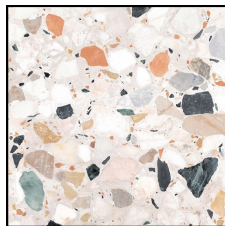

COLOURS / SIZES / FINISHES

DIANA COLD :

DIANA WARM :

600X600

Colours are subject to slight variation throughout different production batches.
No need to seal these tiles - it's maintenance free porcelain.
Sizes are nominals and as per what declared by the manufacturer.,