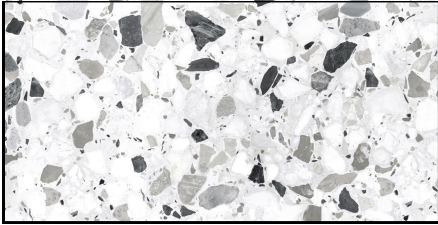

tiles.

DIANA

Chunky stone chips,
porcelain terrazzo.
Perfect for adding character
into mid to small areas like
splashbacks, laundries and
powder rooms. Stunning wow
effect when used on larger
areas, especially in commercial
projects. Diana has a partial
glaze finish onto some of the
chips to enhance the fresh and
cheerful feeling of the terrazzo
look stoneware.

DIANA COLLECTION

COLOURS / SIZES / FINISHES

DIANA COLD :

600X1200

600X600

300X600

KIT KATS

DIANA WARM :