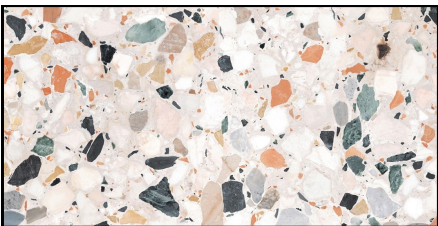

tiles.

DIANA

Chunky stone chips,
porcelain terrazzo.
Perfect for adding character
into mid to small areas like
splashbacks, laundries and
powder rooms. Stunning wow
effect when used on larger
areas, especially in commercial
projects. Diana has a partial
glaze finish onto some of the
chips to enhance the fresh and
cheerful feeling of the terrazzo
look stoneware.

DIANA COLLECTION

COLOURS / SIZES / FINISHES

DIANA COLD :

600X1200

600X600

300X600

KIT KATS

DIANA WARM :

600X1200

600X600

300X600

KIT KATS

Colours are subject to slight variation throughout different production batches.
No need to seal these tiles - it's maintenance free porcelain.
Sizes are nominals and as per what declared by the manufacturer.,