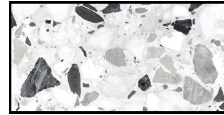

tiles.

DIANA

Chunky stone chips,
porcelain terrazzo.
Perfect for adding character
into mid to small areas like
splashbacks, laundries and
powder rooms. Stunning wow
effect when used on larger
areas, especially in commercial
projects. Diana has a partial
glaze finish onto some of the
chips to enhance the fresh and
cheerful feeling of the terrazzo
look stoneware.

DIANA COLLECTION

COLOURS / SIZES / FINISHES

DIANA COLD :

600X1200

600X600

300X600

KIT KATS

DIANA WARM :

600X1200

600X600

300X600

KIT KATS

Colours are subject to slight variation throughout different production batches.
No need to seal these tiles - it's maintenance free porcelain.
Sizes are nominals and as per what declared by the manufacturer.,