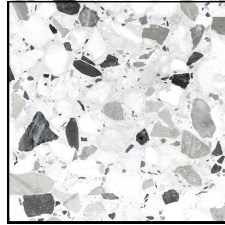

tiles.

DIANA

Chunky stone chips,
porcelain terrazzo.
Perfect for adding character
into mid to small areas like
splashbacks, laundries and
powder rooms. Stunning wow
effect when used on larger
areas, especially in commercial
projects. Diana has a partial
glaze finish onto some of the
chips to enhance the fresh and
cheerful feeling of the terrazzo
look stoneware.

DIANA COLLECTION

COLOURS / SIZES / FINISHES

DIANA COLD :

600X1200

600X600

300X600

KIT KATS

DIANA WARM :

600X1200

600X600

300X600

KIT KATS

Colours are subject to slight variation throughout different production batches.
No need to seal these tiles - it's maintenance free porcelain.
Sizes are nominals and as per what declared by the manufacturer.,