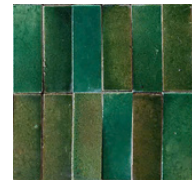

tiles.

ARGIL GLAZED & CRUDE

Low density earthenware clay, also known as terracotta. Every single piece is unique. Based and perfected through centuries of old techniques in different parts of the world, our exclusive ARGIL collection is handmade in Vietnam and cooked in wood fire ovens.

ARGIL COLLECTION

COLOURS / SIZES / FINISHES

GLAZED SQUARE 100X100 :

SNOW

SAND

PEACOCK

PINE

CORAL

BLOOD
RED

GLAZED MINI SQUARE 50X50 ON 300X300 SHEET :

SNOW

SAND

PINE

SLIM 50X150 :

SNOW

SAND

AQUA

BLUSH

PINE

CRUDE :

SLIM
50X150

ARABESQUE
175X155

SQUARE
100X100

HEXA
175X155