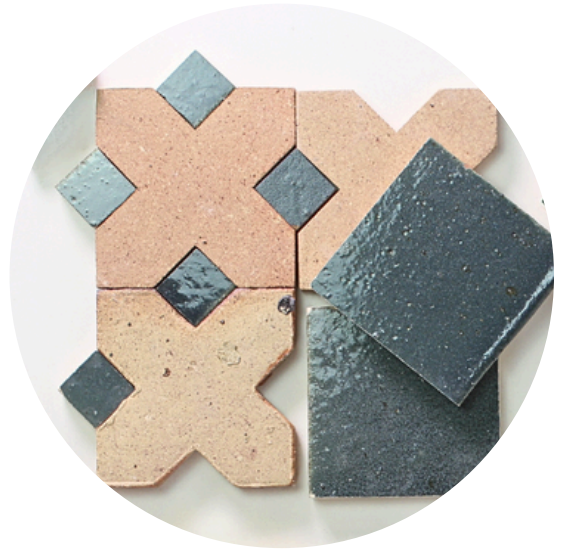

tiles.

ARGIL GLAZED & CRUDE

Low density earthenware clay, also known as terracotta. Every single piece is unique. Based and perfected through centuries of old techniques in different parts of the world, our exclusive ARGIL collection is handmade in Vietnam and cooked in wood fire ovens.

ARGIL COLLECTION

COLOURS / SIZES / FINISHES

GLAZED SQUARE 100X100 :

SNOW

SAND

PEACOCK

PINE

CORAL

BLOOD
RED

GLAZED MINI SQUARE 50X50 ON 300X300 SHEET :

SNOW

SAND

PINE

SLIM 50X150 :

SNOW

SAND

OCTAGON MOSAICS 100X100 ON 300X300 SHEET :

SNOW

SAND

PEACOCK

PINE

CRUDE

WITH CHOICE
OF INSERTS:

-  BLACK
-  SNOW
-  SAND
-  PEACOCK
-  PINE
-  CRUDE