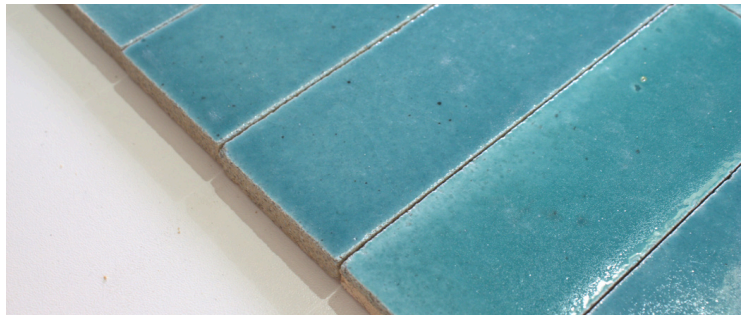

tiles.

ARGIL GLAZED & CRUDE

Low density earthenware clay, also known as terracotta. Every single piece is unique. Based and perfected through centuries of old techniques in different parts of the world, our exclusive ARGIL collection is handmade in Vietnam and cooked in wood fire ovens.

ARGIL COLLECTION

COLOURS / SIZES / FINISHES

GLAZED SQUARE 100X100 :

SNOW

SAND

PEACOCK

PINE

CORAL

BLOOD
RED

GLAZED MINI SQUARE 50X50 ON 300X300 SHEET :

SNOW

SAND

PINE

SLIM 50X150 :

SNOW

SAND

AQUA

BLUSH

PINE

CRUDE :

SLIM
50X150

ARABESQUE
175X155

SQUARE
100X100

HEXA
175X155