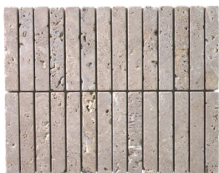

Sizes are nominals and as per what declared by the manufacturer.

COLOURS / SIZES / FINISHES

EON SLIM 50X200 :

EON SQUARE 150X150 :

MODULAR - ON 300X310 SHEET

SQUARE MOSAICS 48X48 ON 305X305 SHEET:

OTHERS:

KIT KAT SORRENTO
20X150 ON
242X306 SHEET