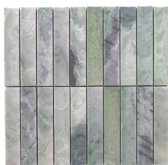

COLOURS / SIZES / FINISHES

EON MOSAIC ARCO - 48X60 ON 306X298 SHEET:

EON MOSAIC PETALS - 10X10 ON 300X300 SHEET :

EON MOSAIC TWIX - 15X151 ON 305X305 SHEET :

EON PENNY ROUND - SINGLE PENNY ROUND 20MM DIAMETER:

EON MINI KIT KAT: INDIVIDUAL TILE: 15X98MM

CONCAVE KIT KATS 305X318 SHEET:

VERDE

Unsealed natural stone products.

Colours are subject to considerable variation throughout different production batches.

We warmly recommend to protect the tiles during laying and seal again right after the installation.

Sizes are nominals and as per what declared by the manufacturer.